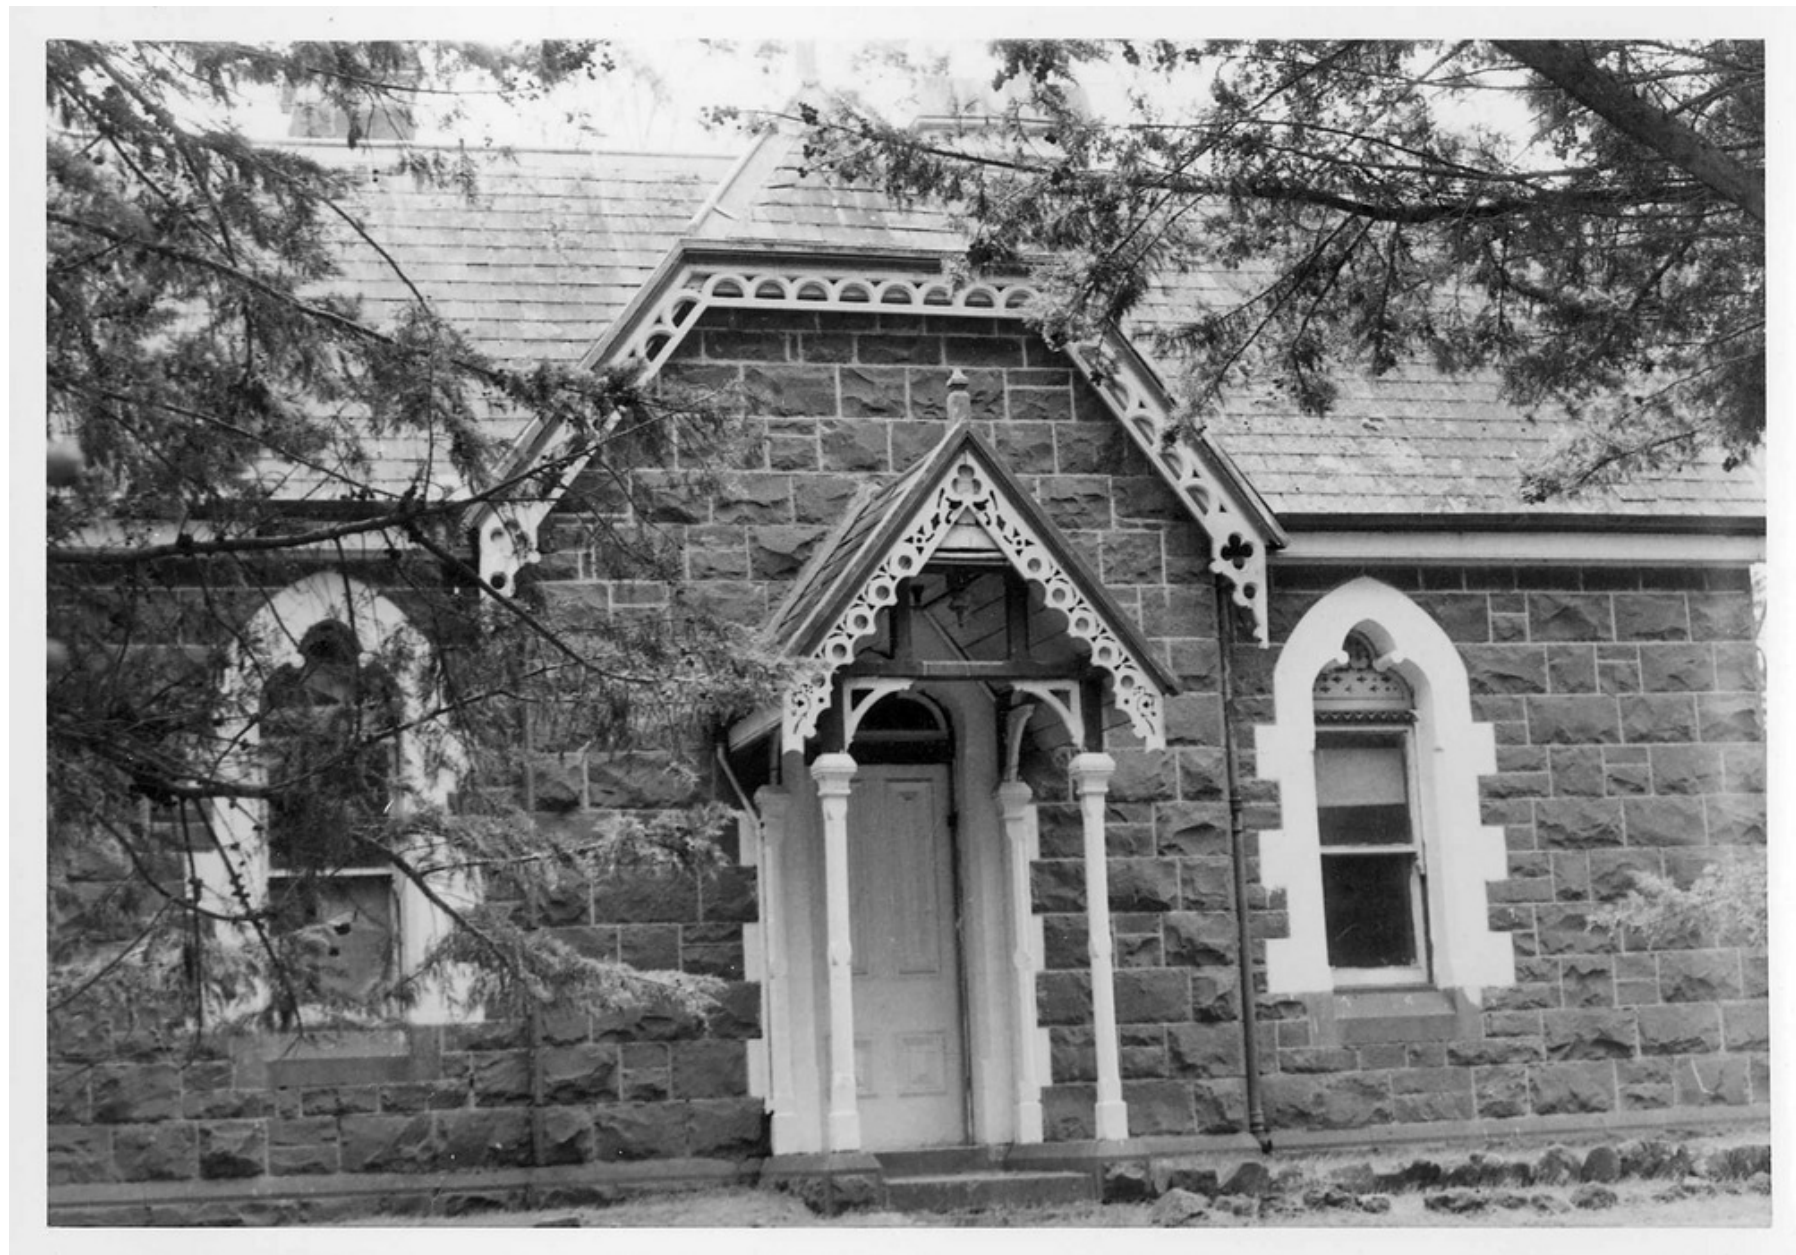

"Narrapumelap" Homestead at Wickliffe, Victoria, 7th Oct 1971.
J.T. Collins Collection, La Trobe Picture Collection, State Library of Victoria.

"Narrapumelap" Homestead at Wickliffe, Victoria, 7th Oct 1971.
J.T. Collins Collection, La Trobe Picture Collection, State Library of Victoria.

"Narrapumelap" Homestead at Wickliffe, Victoria, 8th Sep 1967.
J.T. Collins Collection, La Trobe Picture Collection, State Library of Victoria.

"Narrapumelap" Homestead at Wickliffe, Victoria, 9th March 1985.
J.T. Collins Collection, La Trobe Picture Collection, State Library of Victoria.