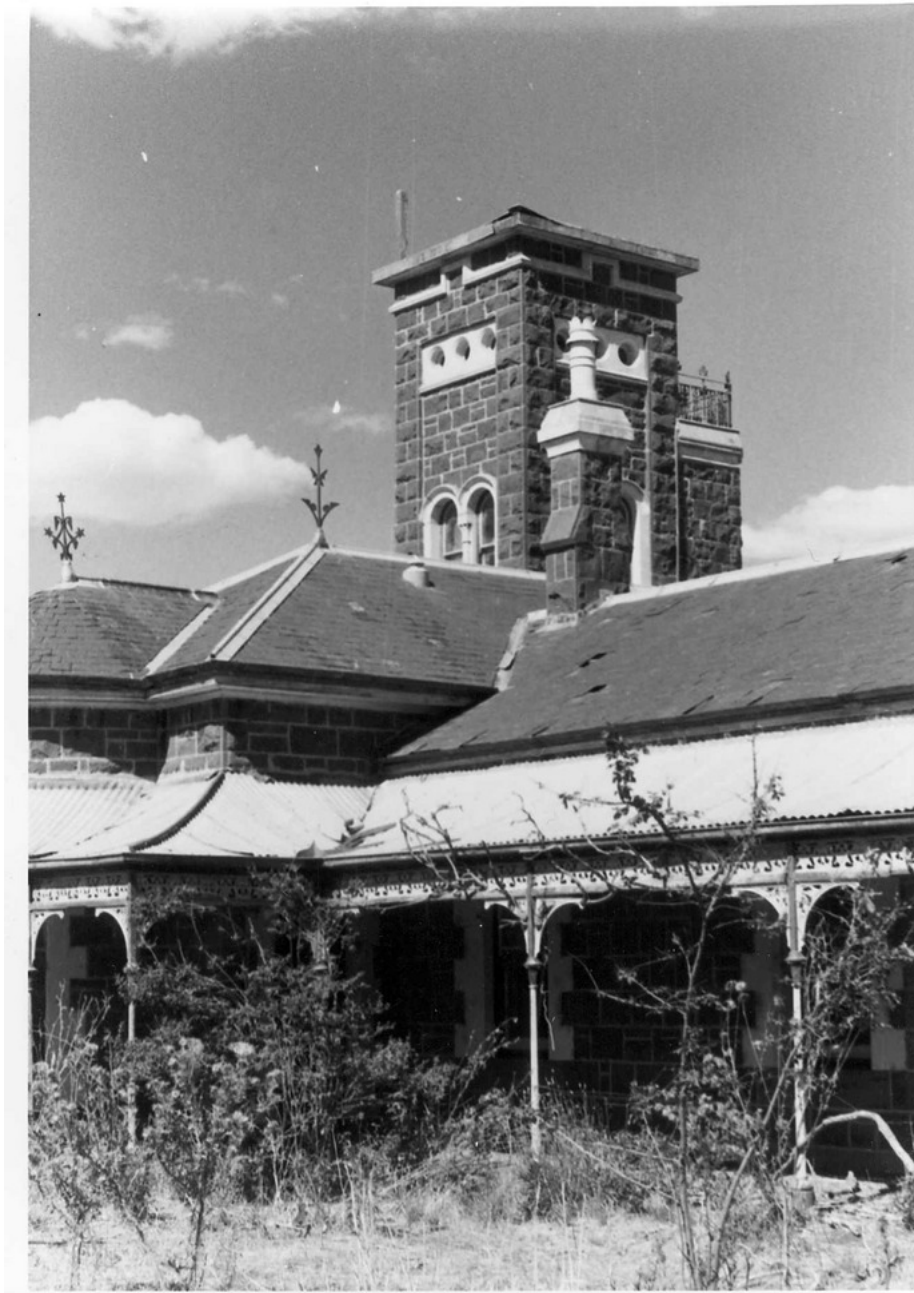

"Narrapumelap" Homestead at Wickliffe, Victoria, 9th March 1985.
J.T. Collins Collection, La Trobe Picture Collection, State Library of Victoria.

"Narrapumelap" Homestead at Wickliffe, Victoria, 9th March 1985.
J.T. Collins Collection, La Trobe Picture Collection, State Library of Victoria.